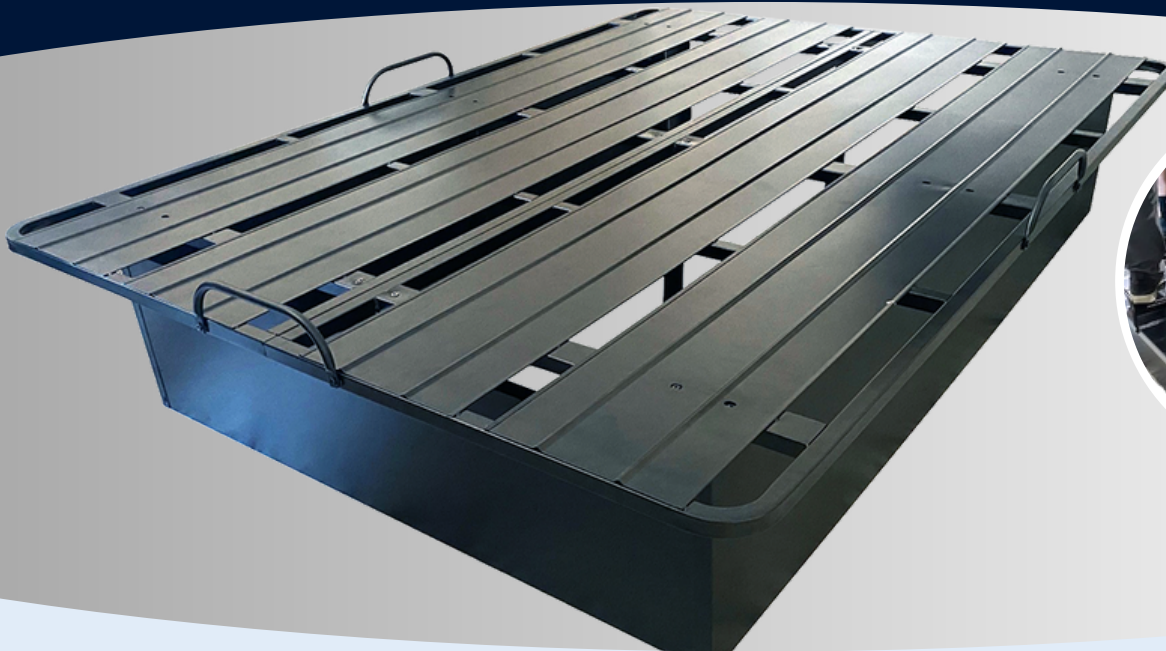

Durabed Platform Base

Heavy Duty 3 Sided Non Slip Surface

because hospitality begins with a good night's sleep

Heavy Load Capacity

Heavy Duty Extra Strength Load Capacity

Flat Surface Allows Housekeeping Job Easier Tucking In Sheets

16" Height No Box Spring Required

Ships In One Box Easy To Handle

16" Height

Size

Full	53 x 74
Full XL	53 x 80
Queen	60 x 80
Standard King	76 x 80
California King	72 x 84

9 Heavy Duty round durable legs with rubber shoe to keep base from moving and scratching the floor