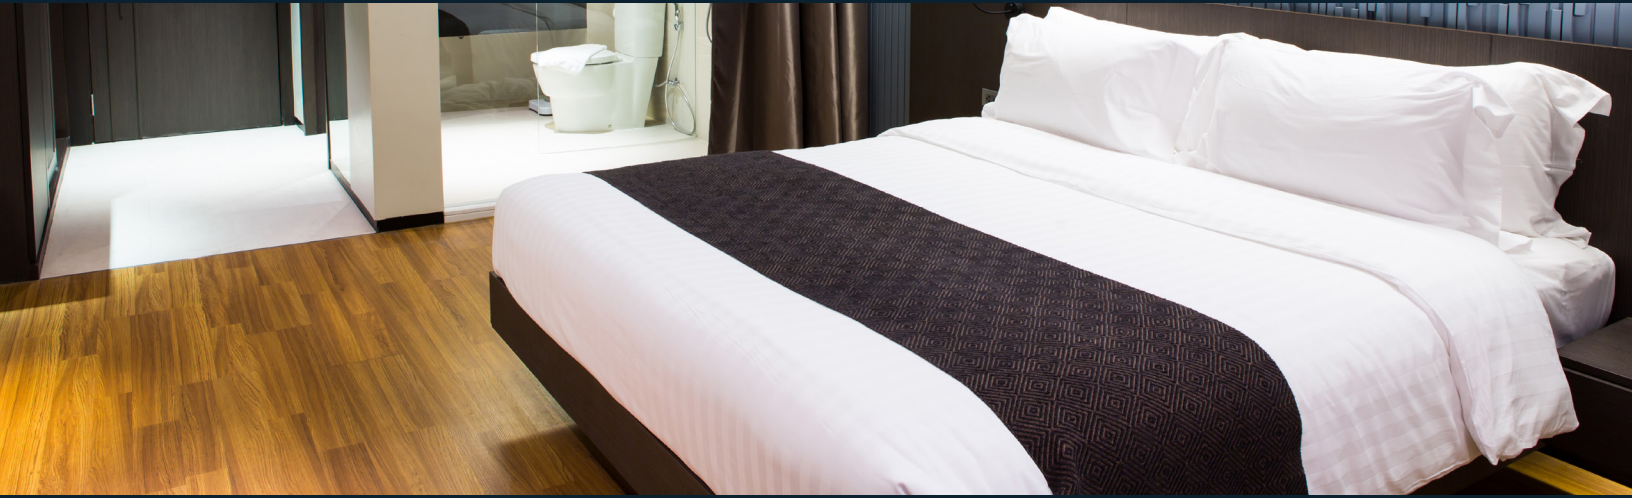

HOSPITALITY
sleep systems

Presidential I

1 Sided Non-Flip

We Put More In Our Mattresses

Perma-Firm™ Perimeter Edge Support Encasement

With exclusive 360° Edge Support
Patent pending

Mattress Height

• 12" (+/-) .5"

Model
2024PTSS

Comfort Upholstery

- 2" Solid high density foam core
- 2 oz. Insulator pad
- True pillow top
- Premium damask fabric
- Foundation height 9"
- Rotation labels
- **15 Year Warranty**

Quilting